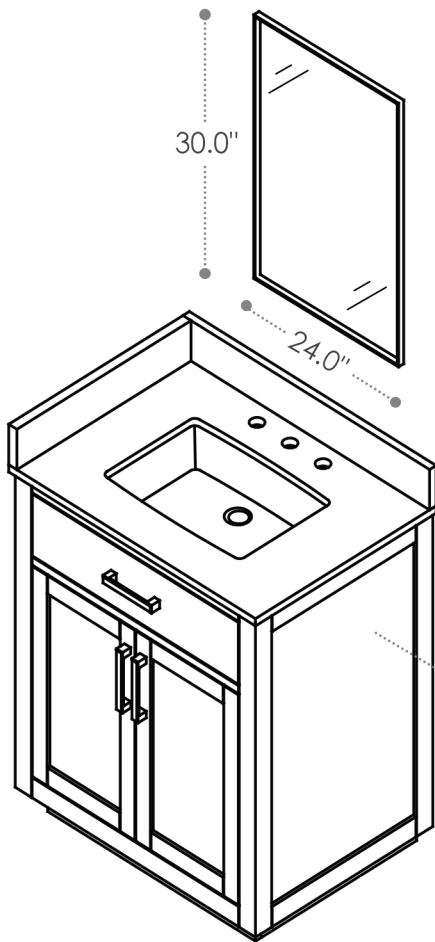

ALTAIR

FASHION BATHROOM LIFE

Altair Design, Inc.

Gavino

30"W x 22"D
Bathroom Vanity

30"W×22"D×34"H inches

INSTALLATION SPECIFICATION

Item#	557030		
Color	Royal Blue/White		
Overall Dimension	30 in W x 22 in D x 34 in H		
Vanity Material	Solid wood and long-lasting plywood		
Hardware Finish	Zinc Alloy Matte Black		
Number of Door	2 soft-closing doors		
Number of Drawers	1 flip-down drawer		
Countertop Material	Composite Stone - Grain White		
Sink	Single Undermount Sink	Shape	Rectangular
Top Thickness	0.8 inch	Installation Type	Freestanding
Assembly Required	No	Backsplash Height	4 inch
Sidesplash Width:	21.2 inch	Faucet Hole Spacing(in.):	8 in. widespread

All measurements are approximate. Measurements may vary +/-1/2".
Does not include faucet, drain assembly, P-trap